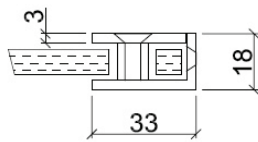

**Dusch-Verstrebungen aus Glas/
Shower support made from glass**

1

SBA-G-W

PC